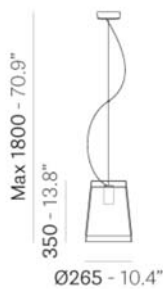

PEDRALI®

L001 L001S/AA

DESIGN:
ALBERTO BASAGLIA NATALIA ROTA NODARI

L001 is a collection of lamps with an iconic design consisting of elements capable of creating different combinations. Suspension lamp with two injection moulded polycarbonate diffusers Ø 265mm.

INFORMATION REQUEST